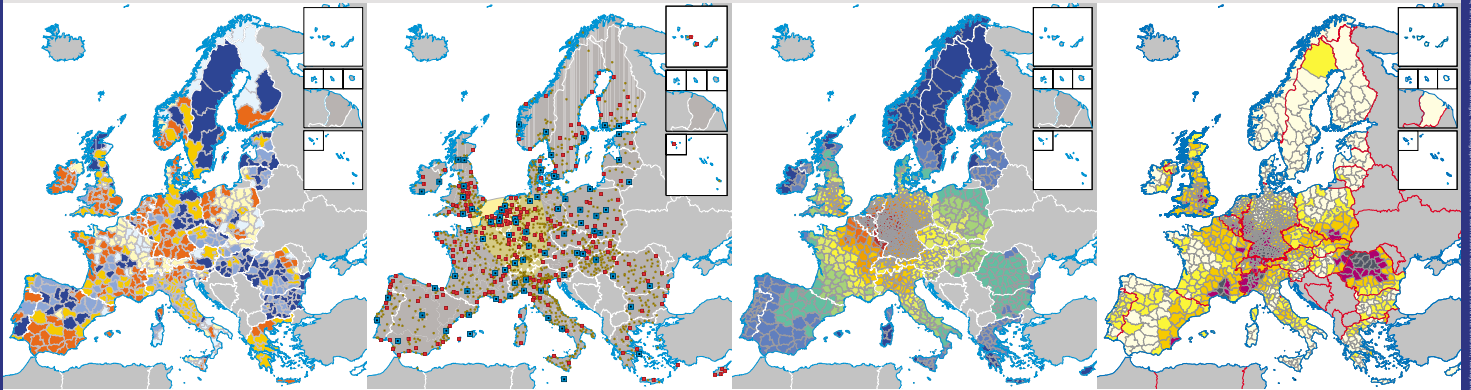

Spatial Development of an Enlarging European Union

Indicators
Scenarios
Trends
Impacts
Tools
Policy Recommendations

ESP  N

EUROPEAN SPATIAL PLANNING OBSERVATION NETWORK

www.espon.lu