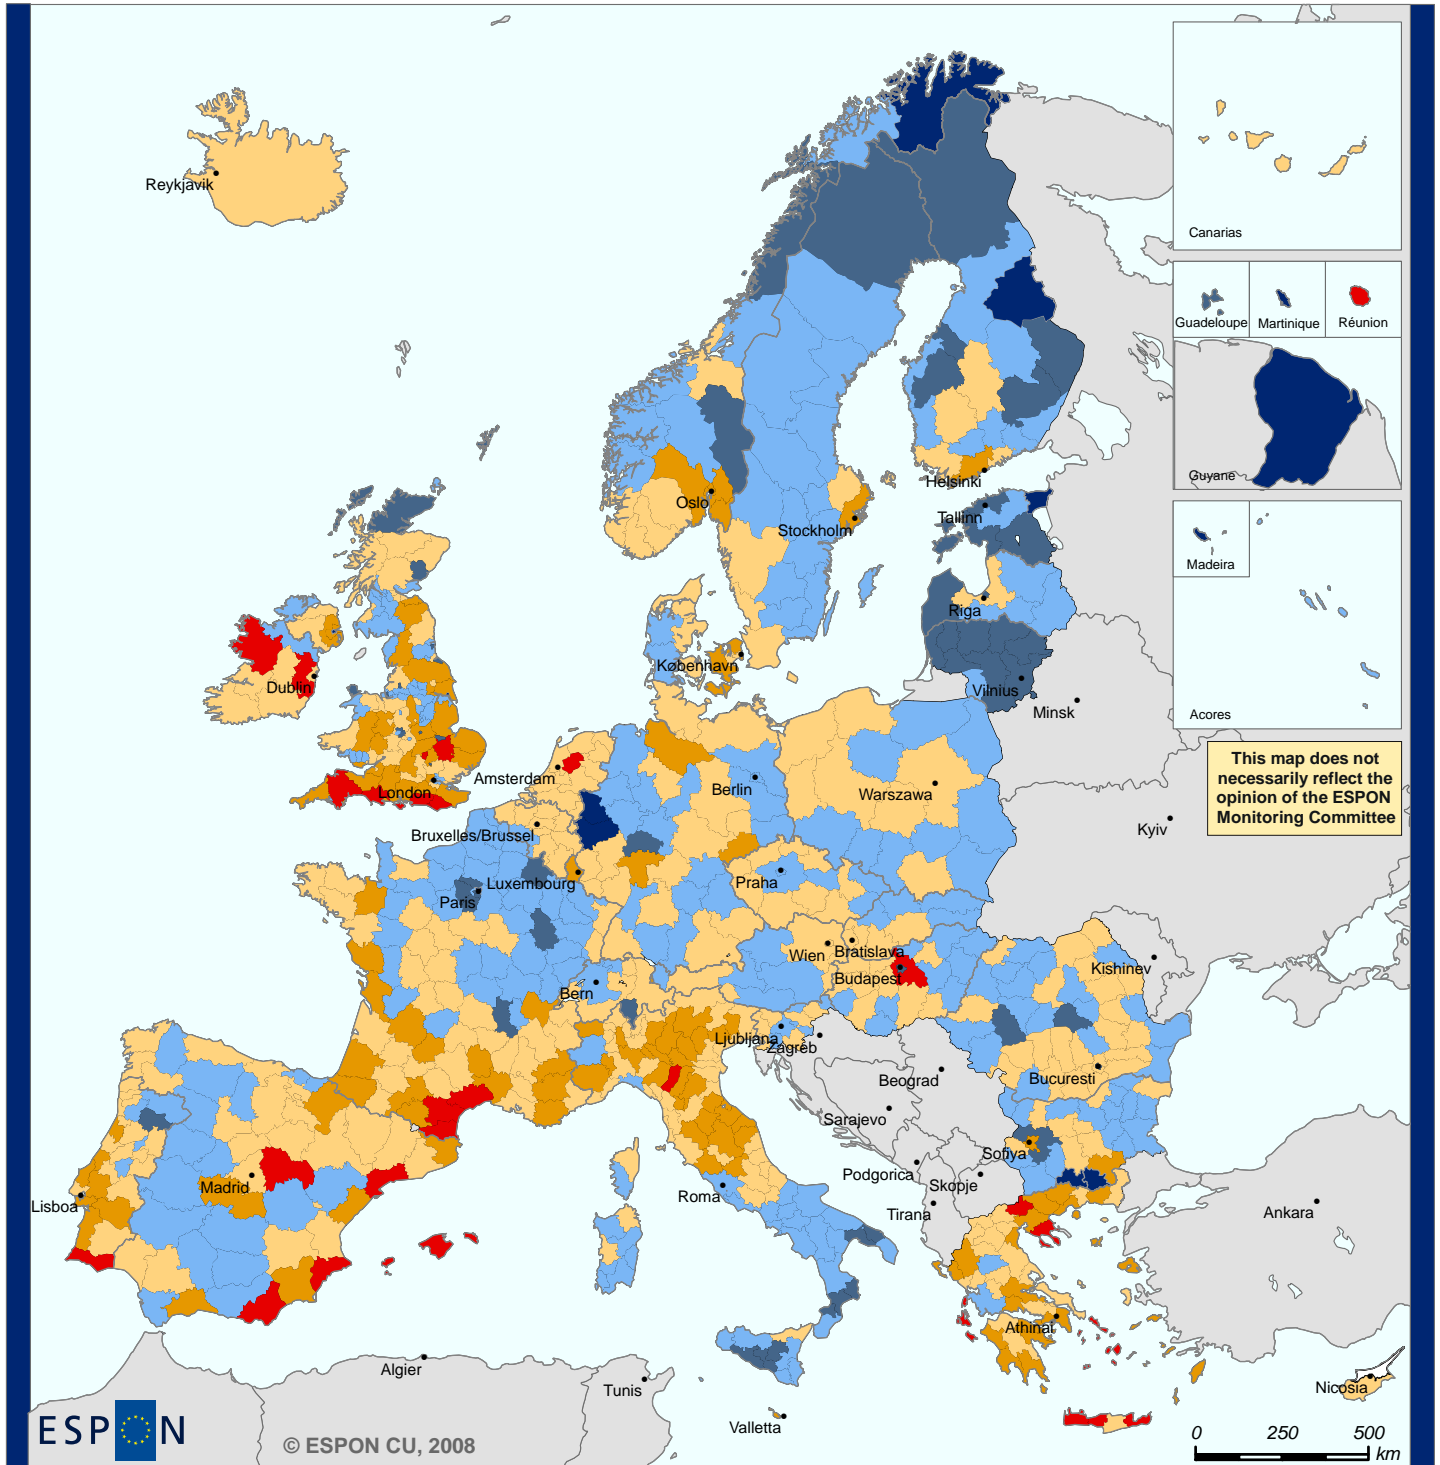

Map 4: Net migration developpment, 1996-1999

ESPON

© ESPON CU, 2008

EUROPEAN UNION
Part-financed by the European Regional Development Fund
INVESTING IN YOUR FUTURE

© EuroGeographics Association
for administrative boundaries

Annual change, base year 1995

Regional level: AT, BE, CH, CY, DE, IS, MT, NL, PL: NUTS2
Other countries NUTS3 (2006)
Origin of data: Eurostat (estimations)
Source: ESPON 2013 database