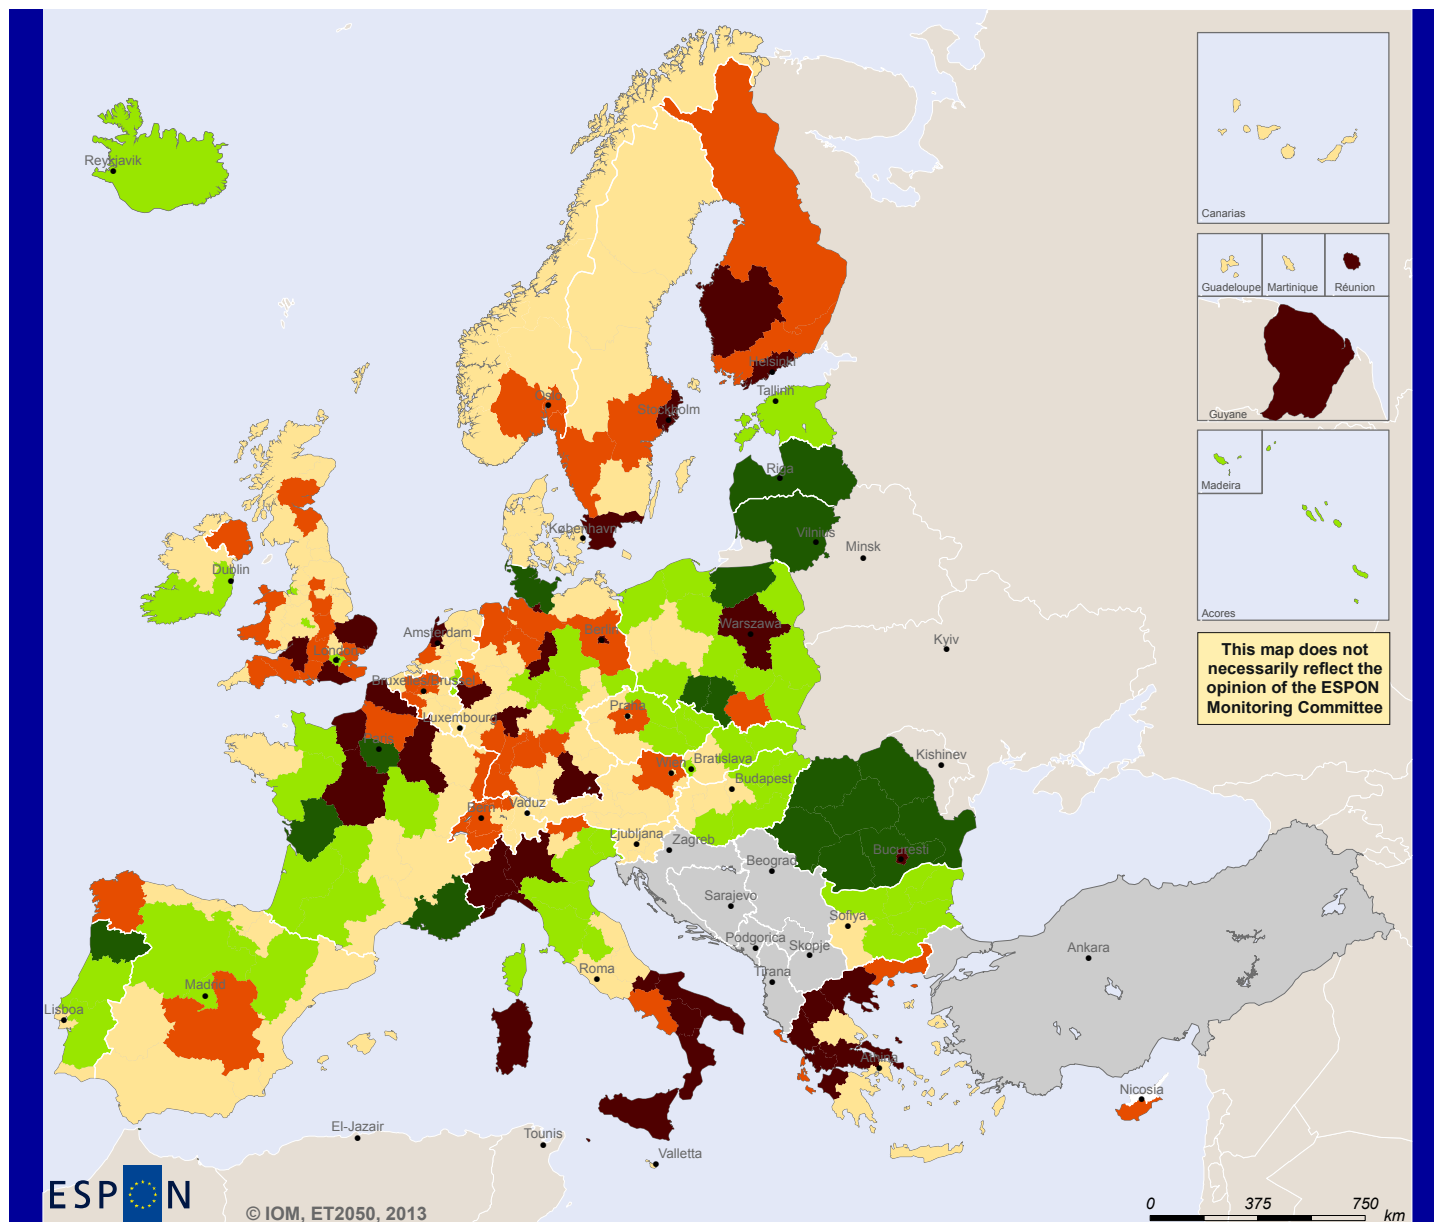

Net Migration 2010 - 2030 (Baseline)

Measured as annual net migration along the period

ESPON
 EUROPEAN UNION
 Part-financed by the European Regional Development Fund
 INVESTING IN YOUR FUTURE

Regional level: NUTS2
 Source: IOM, 2013
 Origin of data: MULTIPOLES Model
 © EuroGeographics Association for administrative boundaries

Annual Net Migration (Units: Persons)

Results obtained by MULTIPOLES forecast model