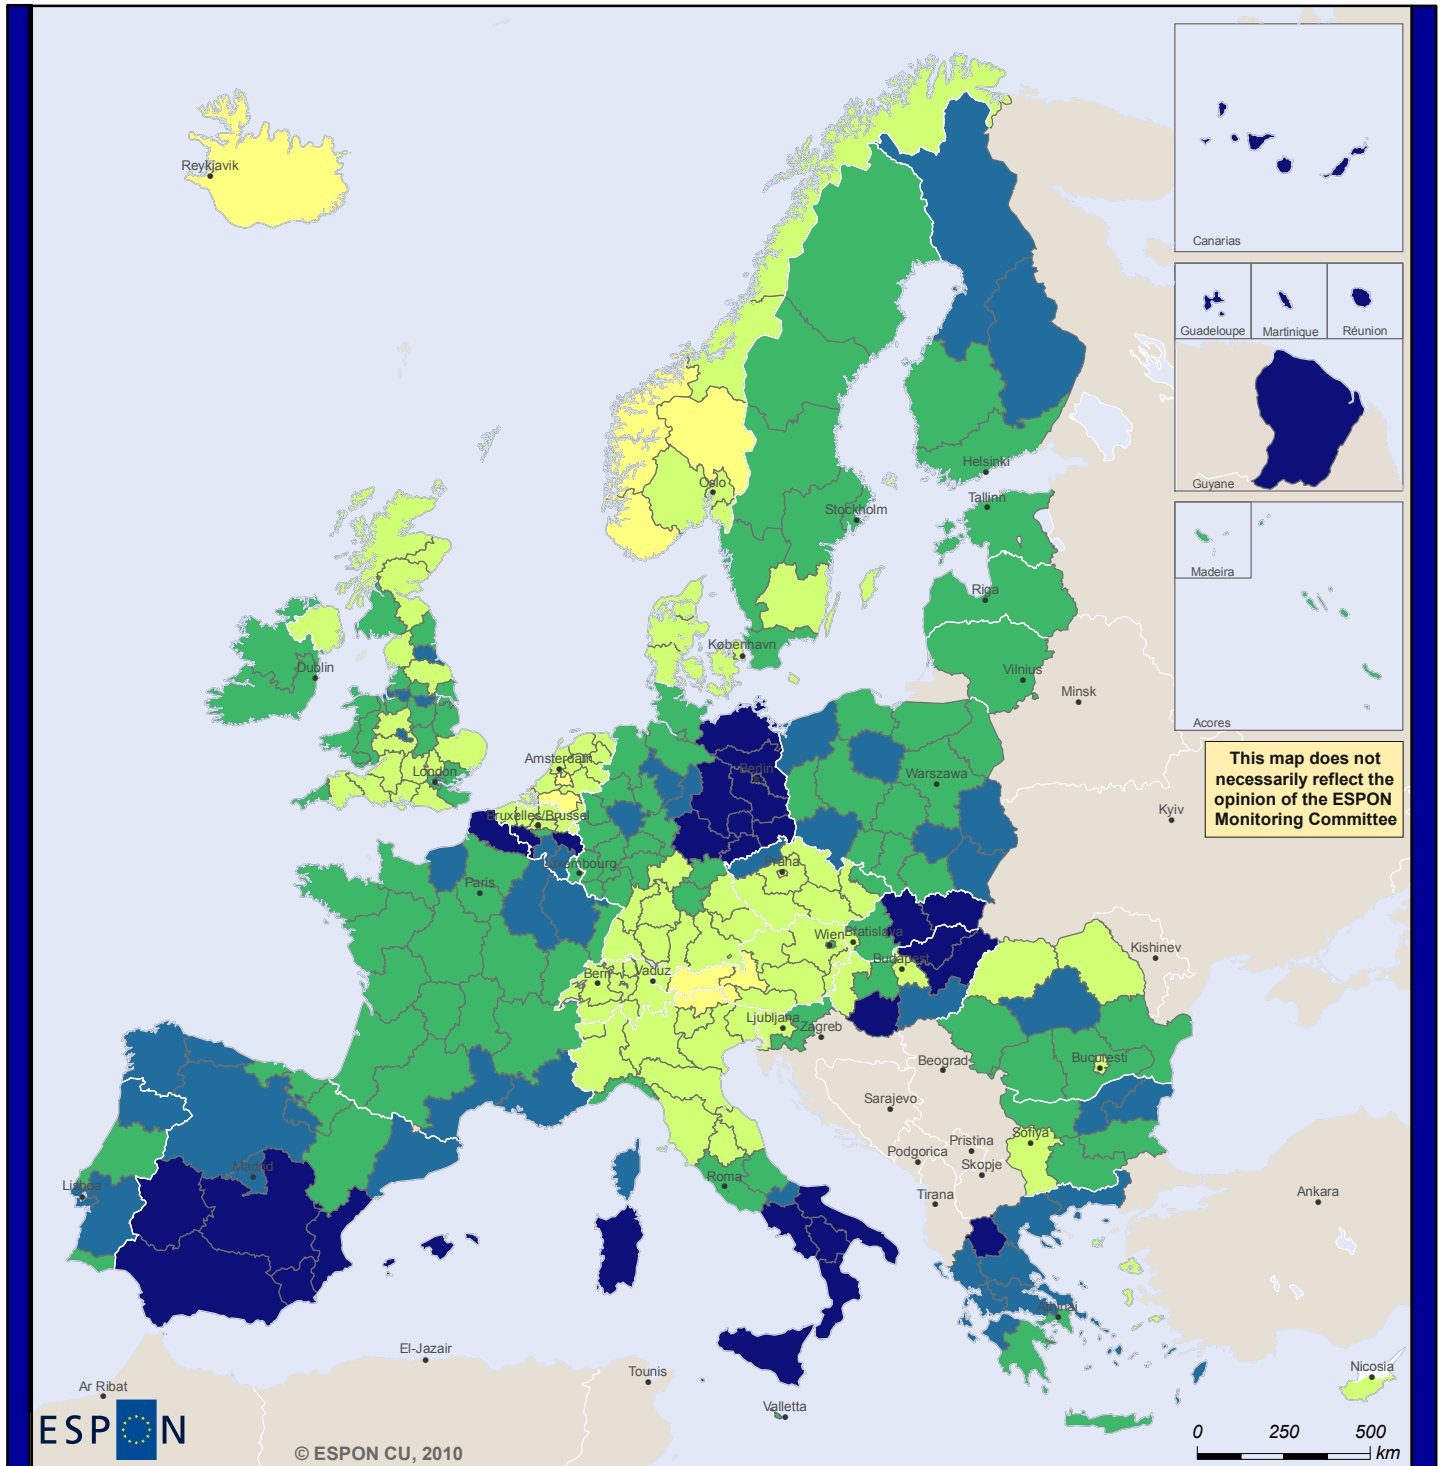

Regional Unemployment, 2008

This map does not necessarily reflect the opinion of the ESPON Monitoring Committee

ESPON

© ESPON CU, 2010

EUROPEAN UNION
Part-financed by the European Regional Development Fund
INVESTING IN YOUR FUTURE

Regional level: NUTS 2
Source: ESPON Database
Origin of data: EUROSTAT

© EuroGeographics Association for administrative boundaries

Unemployment rate in 2008 (%)