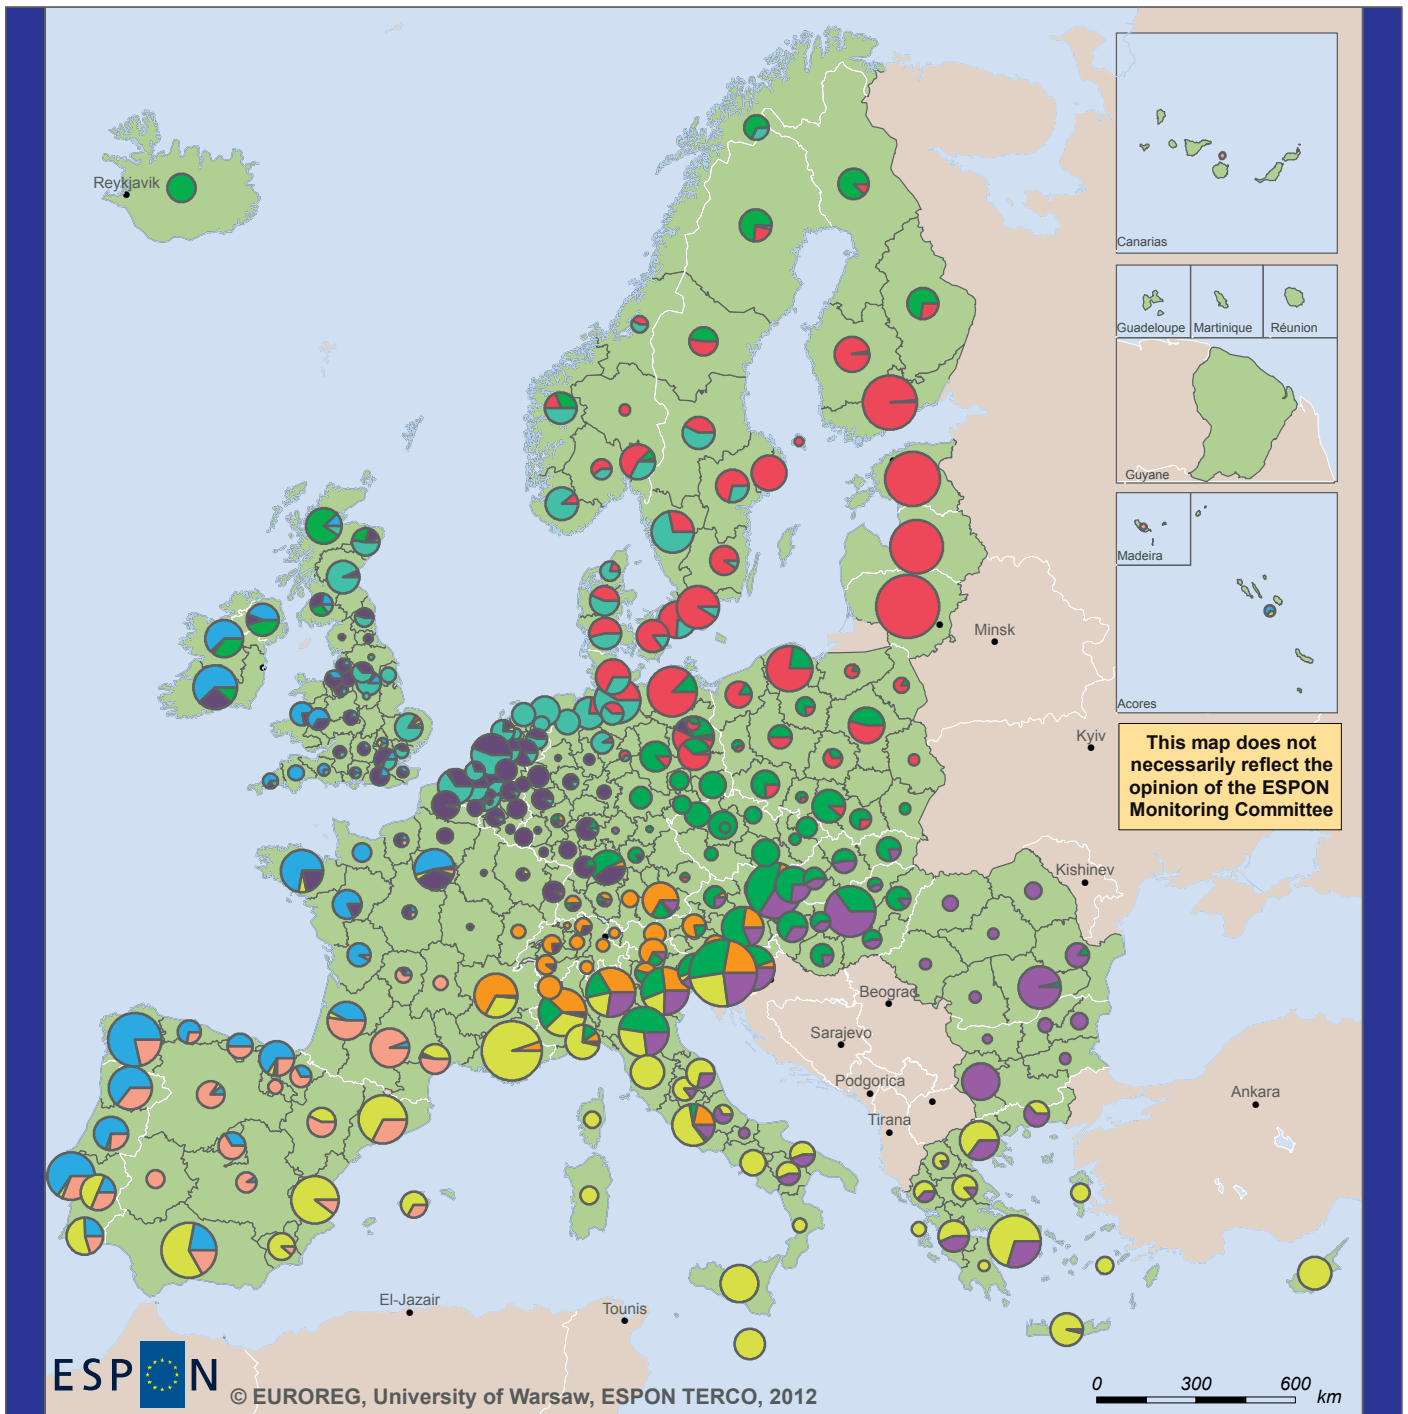

# Number of project partners in INTERREG IVB programmes

 EUROPEAN UNION  
 Part-financed by the European Regional Development Fund  
 INVESTING IN YOUR FUTURE

Regional level: NUTS 02  
 Source: EUROREG, University of Warsaw, 2012  
 Origin of data: EUROREG, University of Warsaw, 2012  
 © EuroGeographics Association for administrative boundaries

## Legend

Number of project partners in INTERREG IVB programmes (as of January 2011)