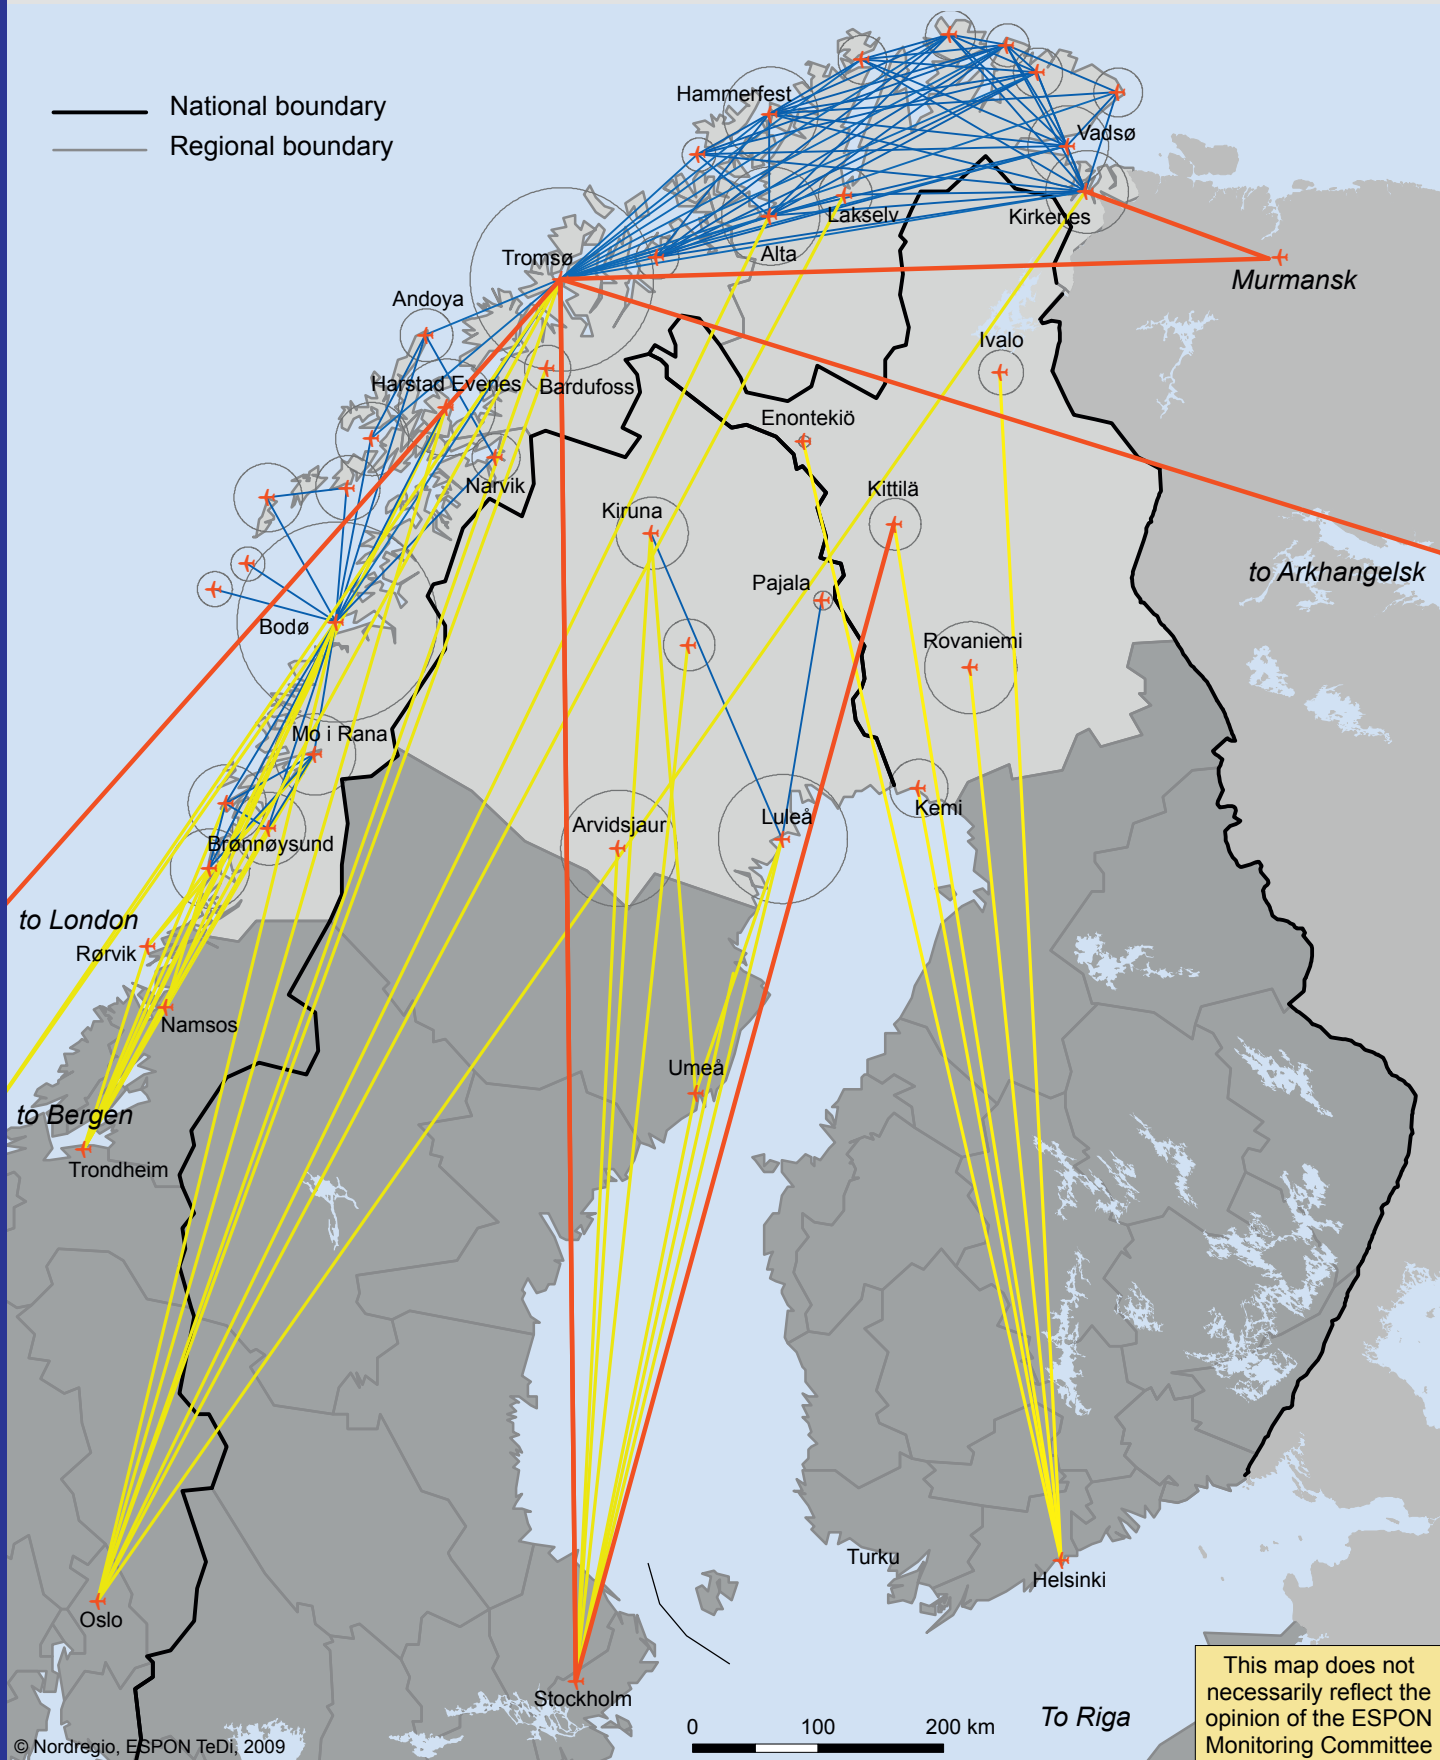

Flight connections and total aircraft movements in North Calotte airports

Total aircraft movements 2006

- International connections
- National connections to / from North Calotte
- Connections within North Calotte

Includes all types of flights (commercial scheduled & non-scheduled, private, freight and mail flights)

Flight connections and total aircraft movements in North Calotte airports

Total aircraft movements 2006

- International connections
- National connections to / from North Calotte
- Connections within North Calotte

Includes all types of flights (commercial scheduled & non-scheduled, private, freight and mail flights)