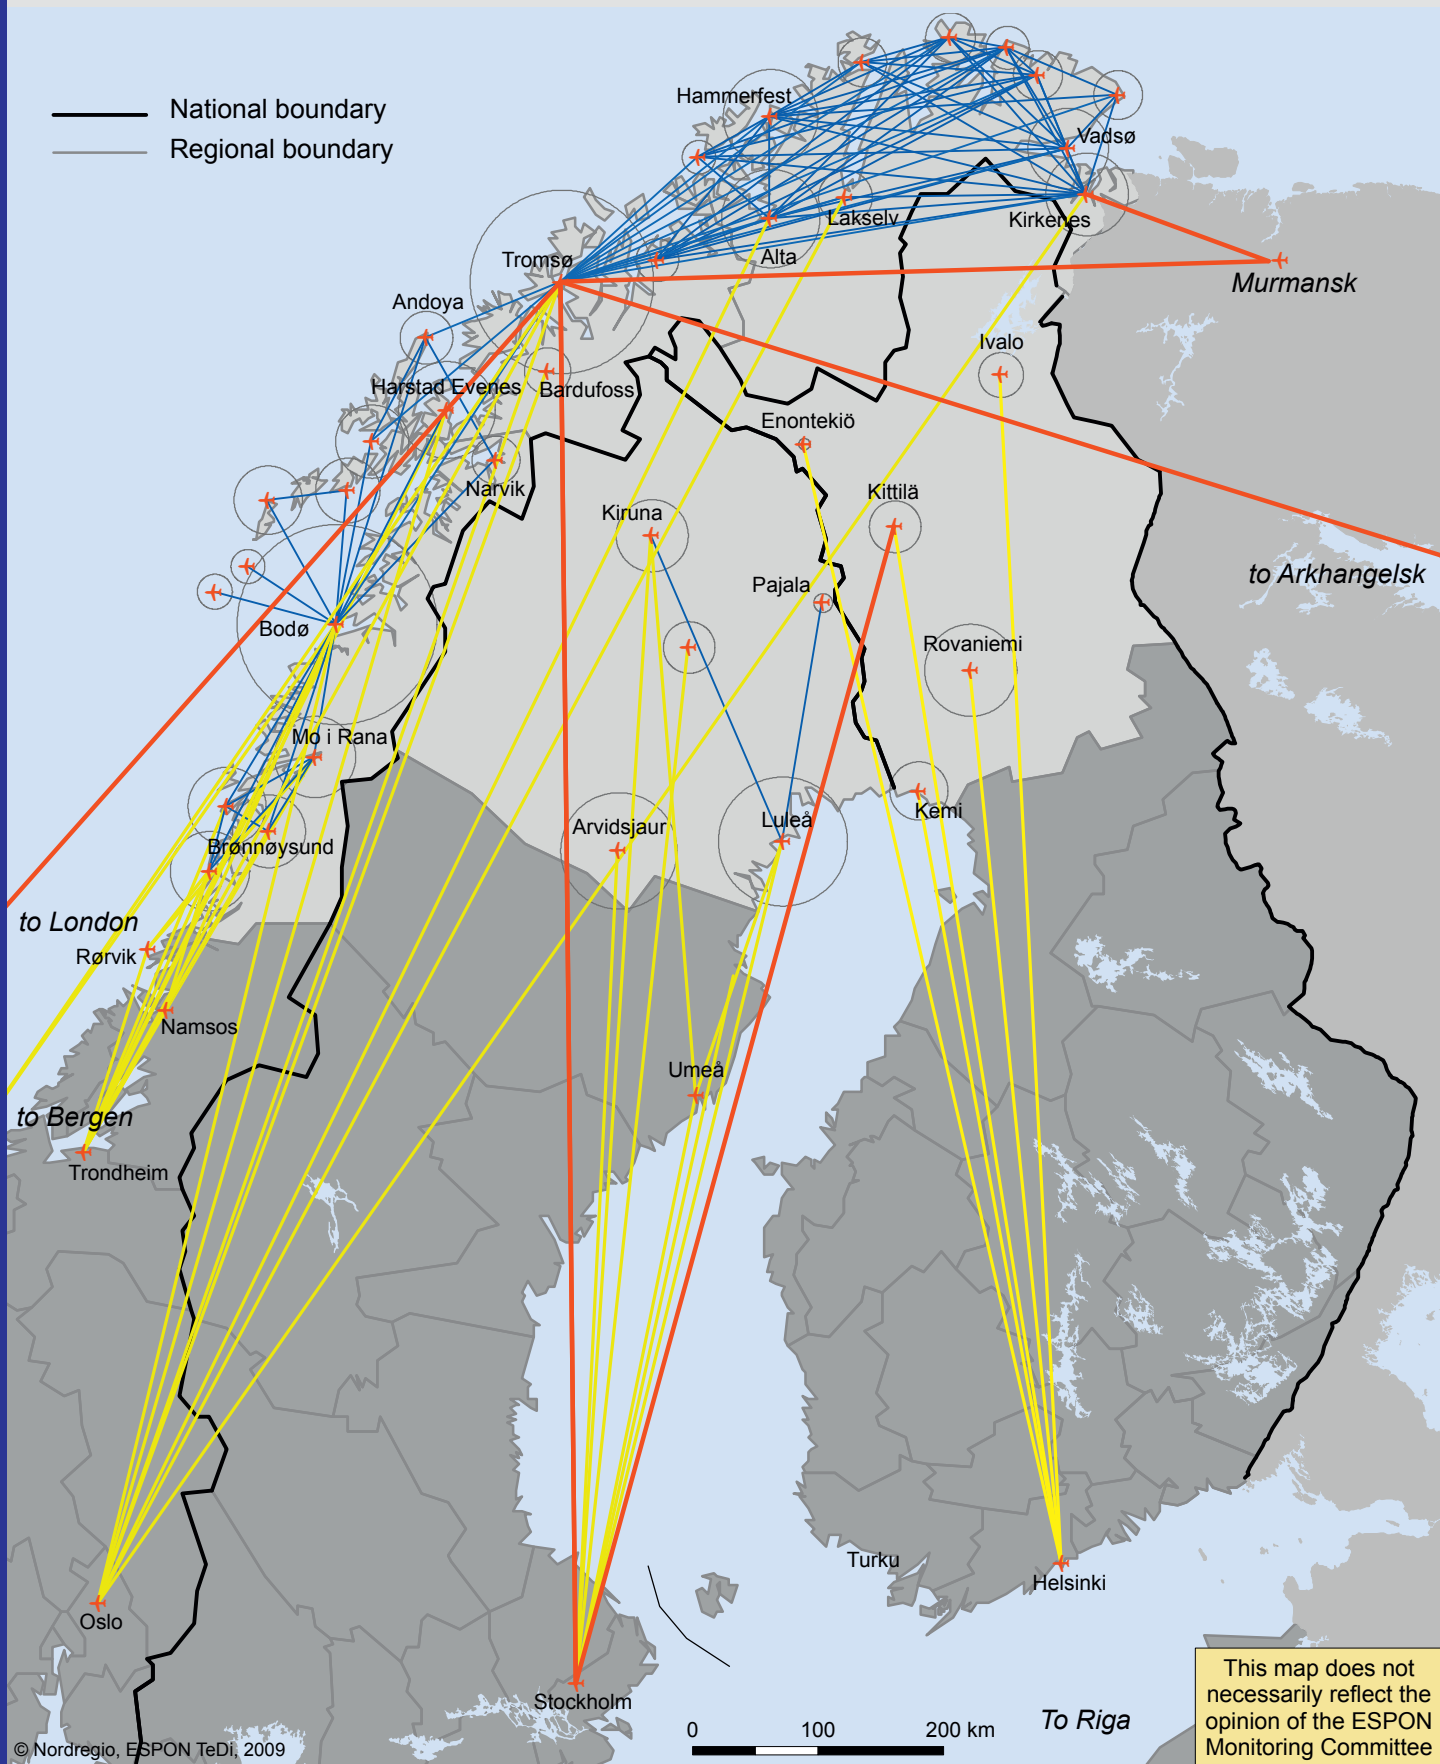

Flight connections and total aircraft movements in North Calotte airports

Total aircraft movements 2006

- International connections
- National connections to / from North Calotte
- Connections within North Calotte

Includes all types of flights (commercial scheduled & non-scheduled, private, freight and mail flights)

Flight connections and total aircraft movements in North Calotte airports

Total aircraft movements 2006

- International connections
- National connections to / from North Calotte
- Connections within North Calotte

Includes all types of flights (commercial scheduled & non-scheduled, private, freight and mail flights)