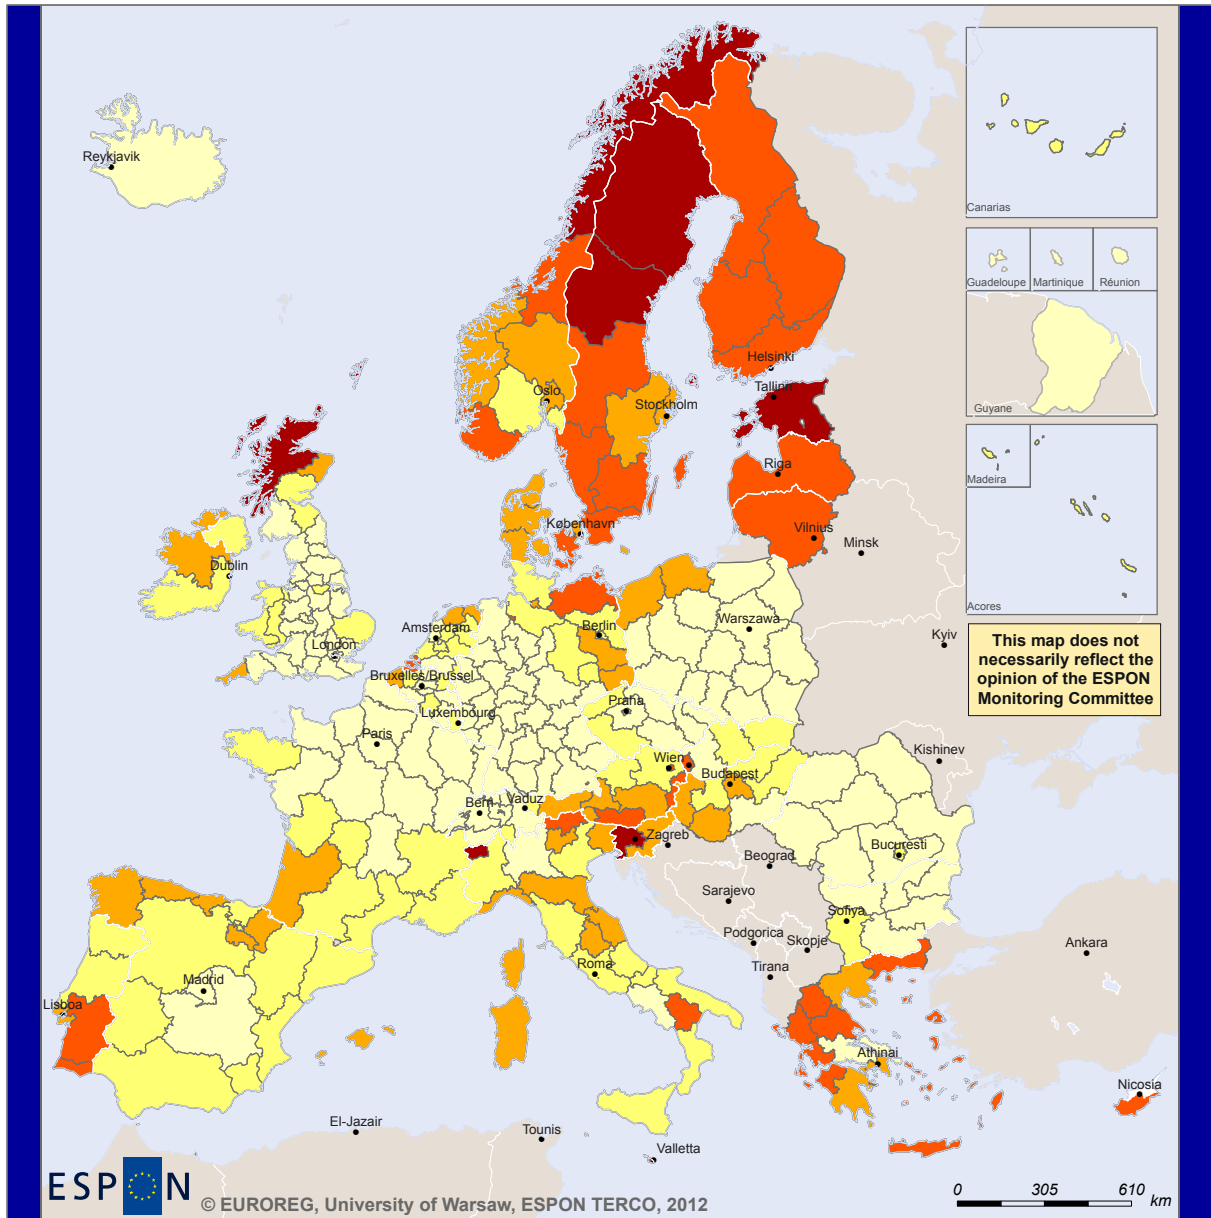

Intensity of territorial cooperation

 EUROPEAN UNION
 Part-financed by the European Regional Development Fund
 INVESTING IN YOUR FUTURE

Regional level: NUTS 02
 Source: EUROREG, University of Warsaw, 2012
 Origin of data: EUROREG, University of Warsaw, 2012
 © EuroGeographics Association for administrative boundaries

Number of project partners in transnational and inter-regional cooperation projects per 100 000 population