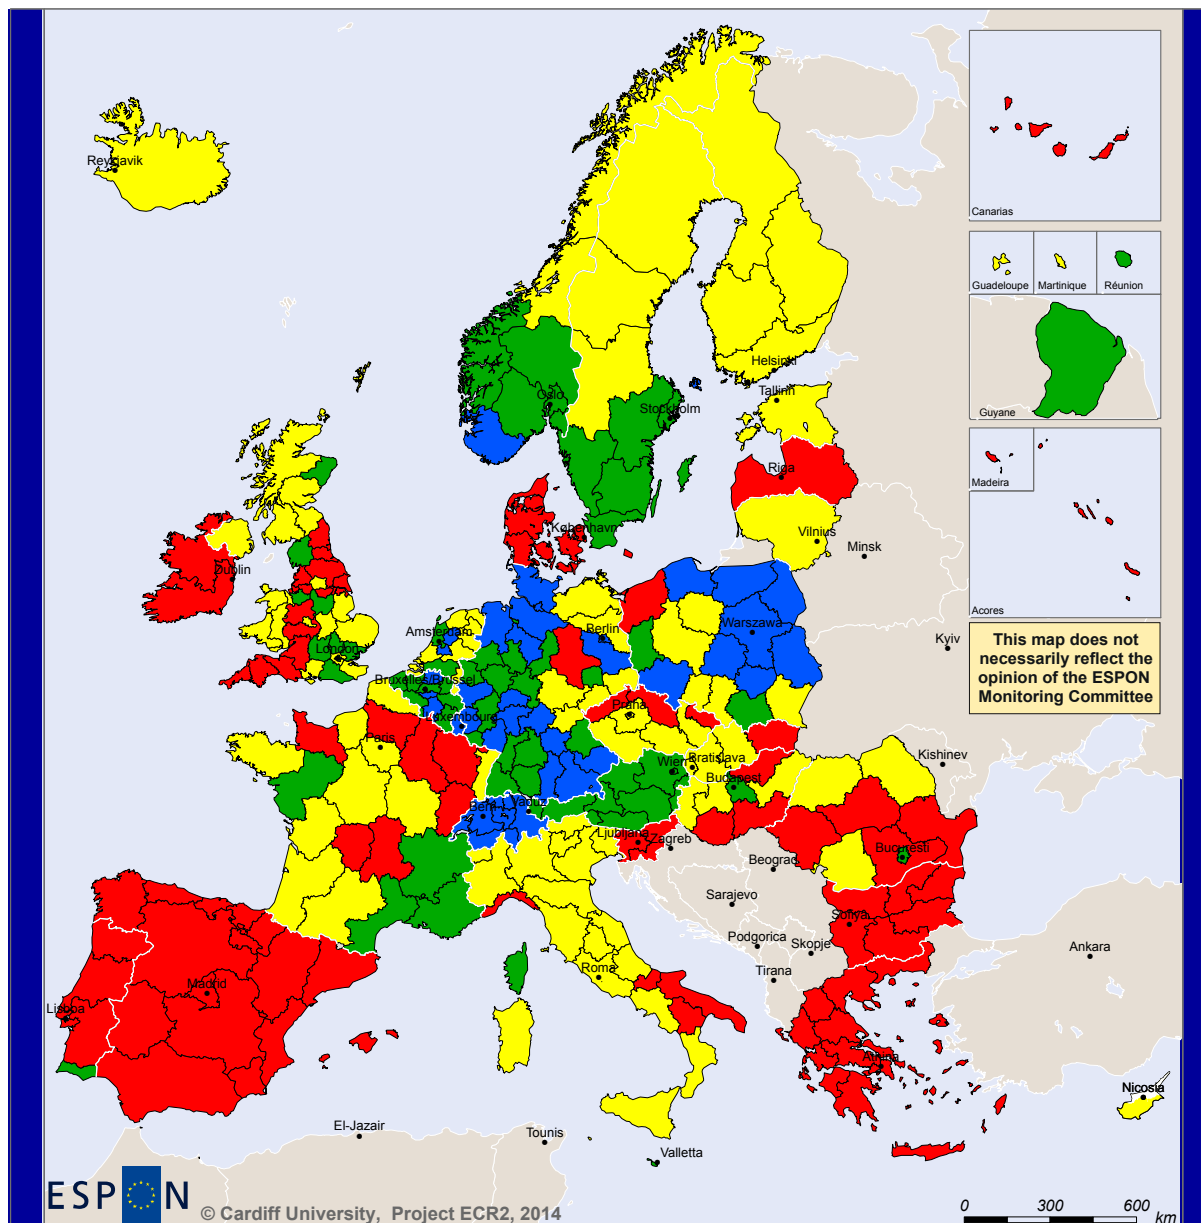

Employment resilience in Europe, 2011

ESPON  © Cardiff University, Project ECR2, 2014

 EUROPEAN UNION
Part-financed by the European Regional Development Fund
INVESTING IN YOUR FUTURE

Regional level: NUTS2
Source: ESPON Database, ESPON ECR2 project, Cardiff University, 2014
Origin of data: Experian, Eurostat, Various dates
© EuroGeographics Association for administrative boundaries

Legend

-  Resistant
-  Not Recovered: Upturn
-  No data
-  Recovered
-  Not Recovered: No Upturn