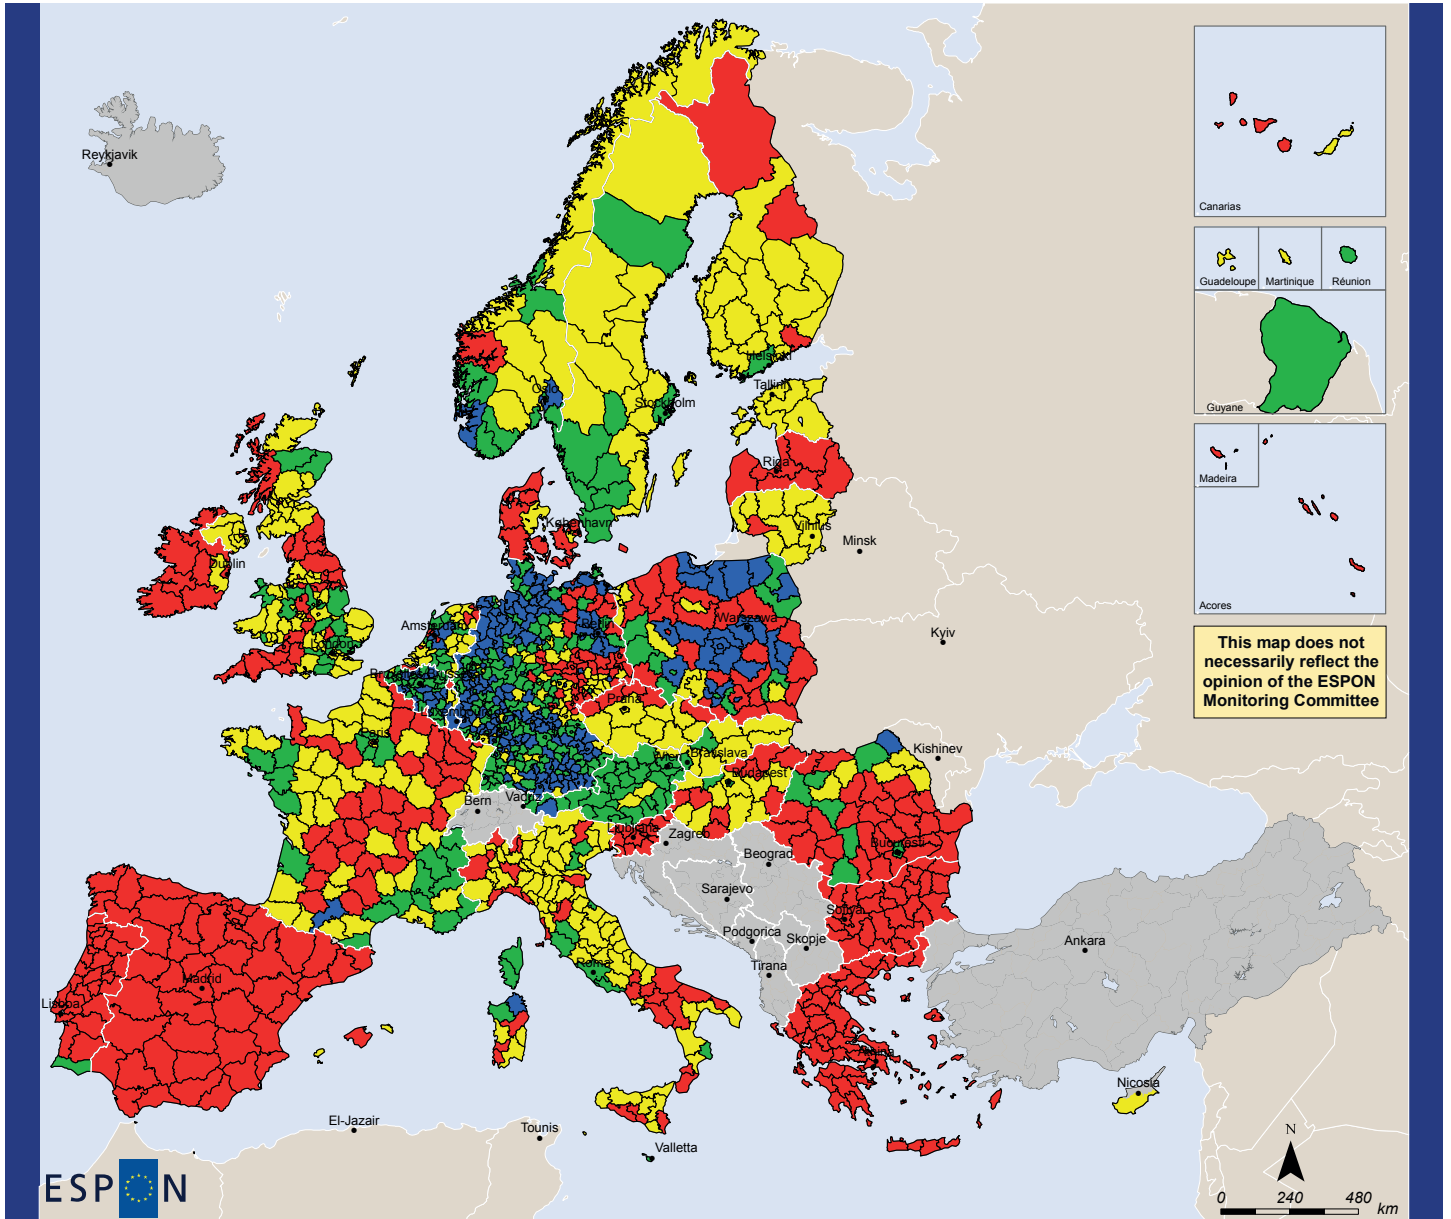

# Localised Patterns of Employment Resilience

This map does not necessarily reflect the opinion of the ESPON Monitoring Committee

**EUROPEAN UNION**  
 Part-financed by the European Regional Development Fund  
 INVESTING IN YOUR FUTURE

Regional level: NUTS3  
 Source: ESPON Database, ESPON ECR2 Project, Cardiff University, UK  
 Origin of data: Experian, Cambridge Econometrics, Eurostat  
 © EuroGeographics Association for administrative boundaries

Legend					
	Resistant		Not Recovered: Upturn		No Data
	Recovered		Not Recovered: No Upturn		