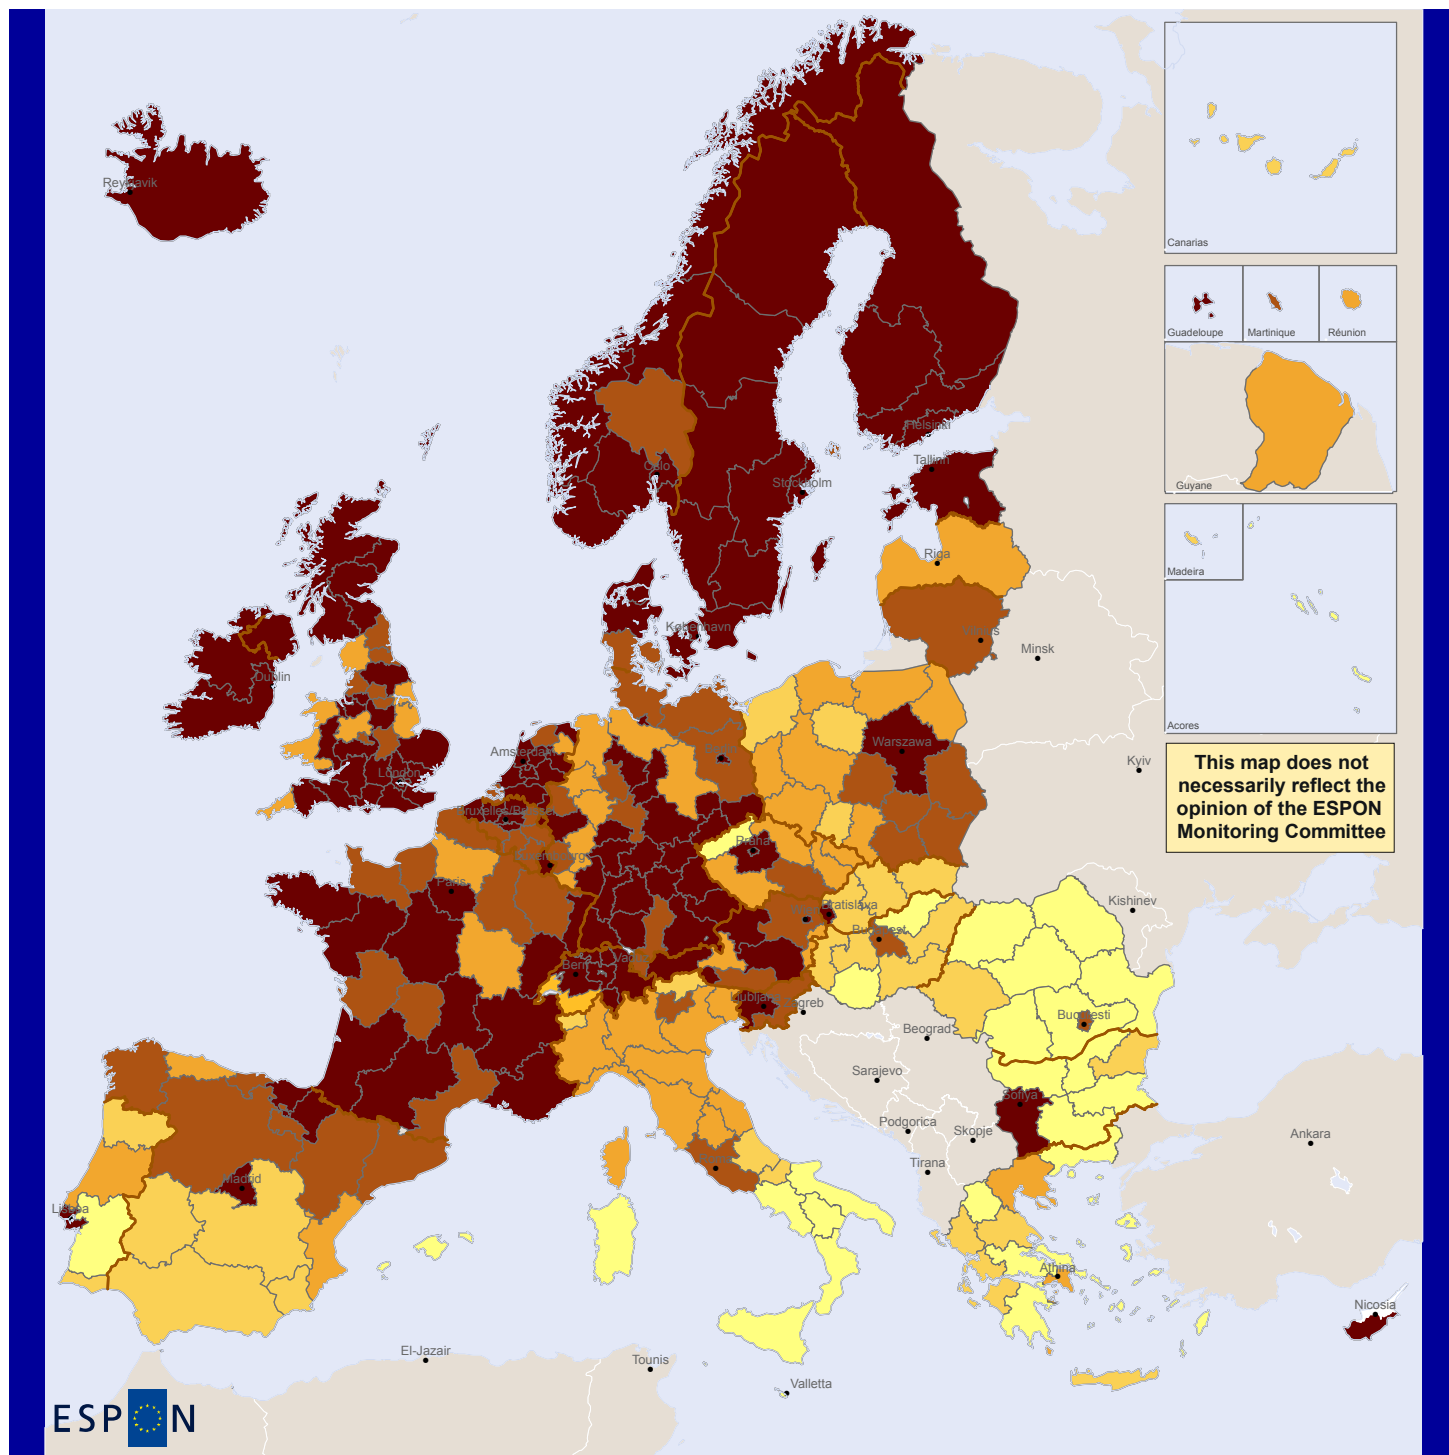

Map 1 - Europe 2020 Strategy aggretrate index, combined years from 2009 to 2010

ESPON

EUROPEAN UNION
Part-financed by the European Regional Development Fund
INVESTING IN YOUR FUTURE

Regional level: NUTS 2
Source: ESPON Database, ESPON project SIESTA, University of Santiago de Compostela.
Origin of data: ESPON Database, 2013
© EuroGeographics Association for administrative boundaries