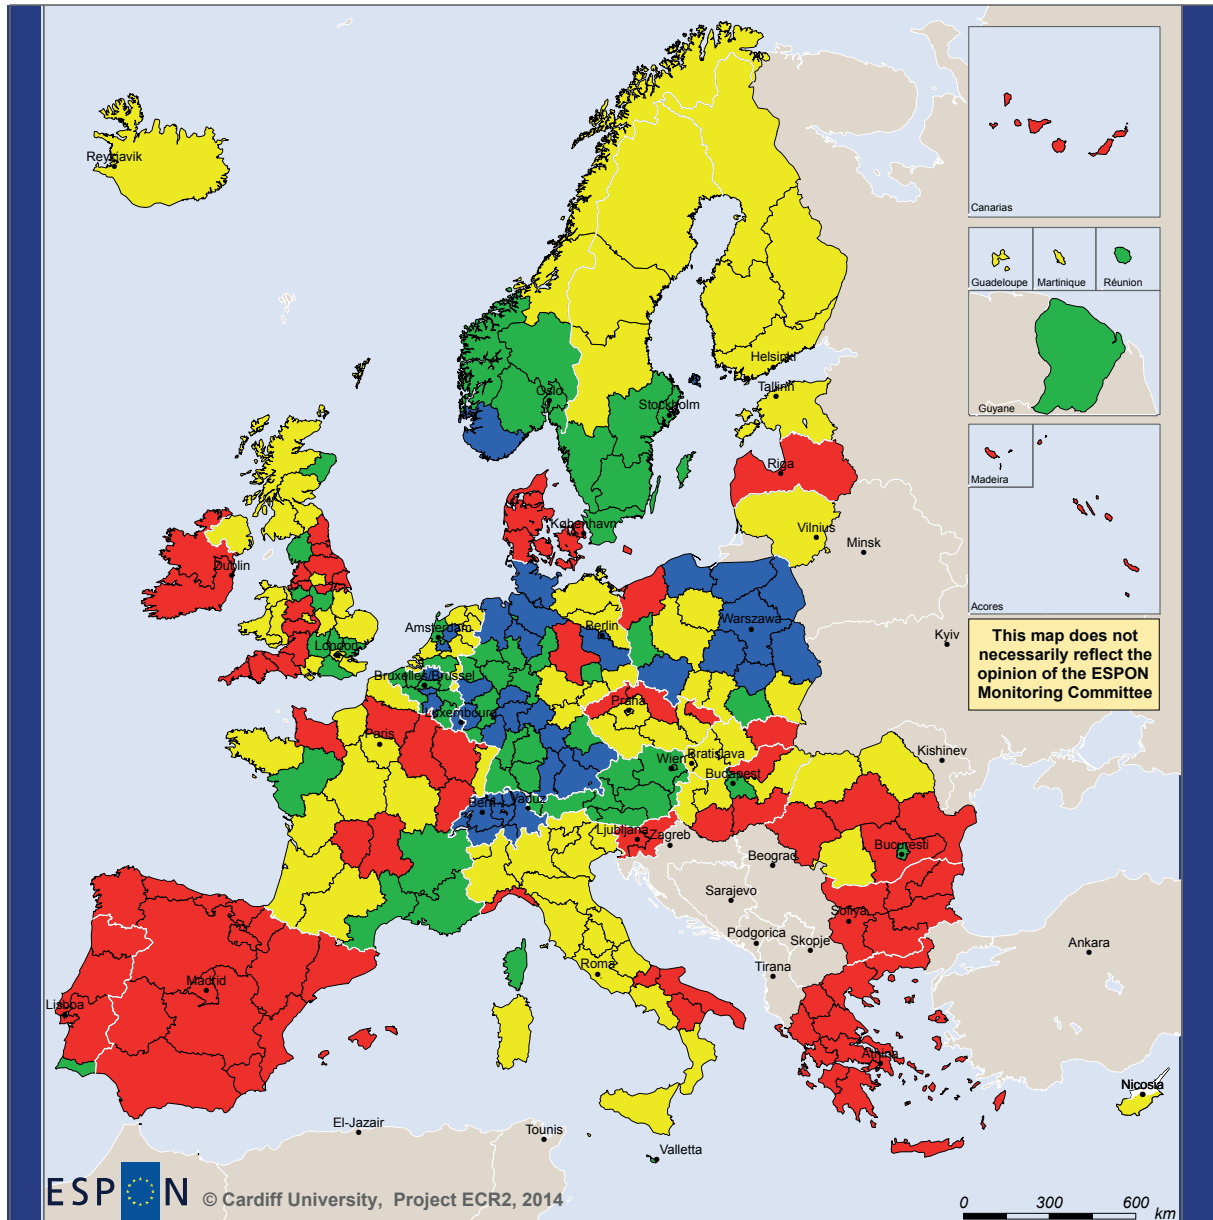

# Distribution of Regional Employment Resilience (Peak Year to 2011)

 EUROPEAN UNION  
 Part-financed by the European Regional Development Fund  
 INVESTING IN YOUR FUTURE

Regional level: NUTS2  
 Source: ESPON Database, ESPON ECR2 project, Cardiff University, 2014  
 Origin of data: Experian, Eurostat, Various dates  
 © EuroGeographics Association for administrative boundaries

## Legend

- |   |           |   |                          |   |         |
|---|-----------|---|--------------------------|---|---------|
|  | Resistant |  | Not Recovered: Upturn    |  | No data |
|  | Recovered |  | Not Recovered: No Upturn |   |         |