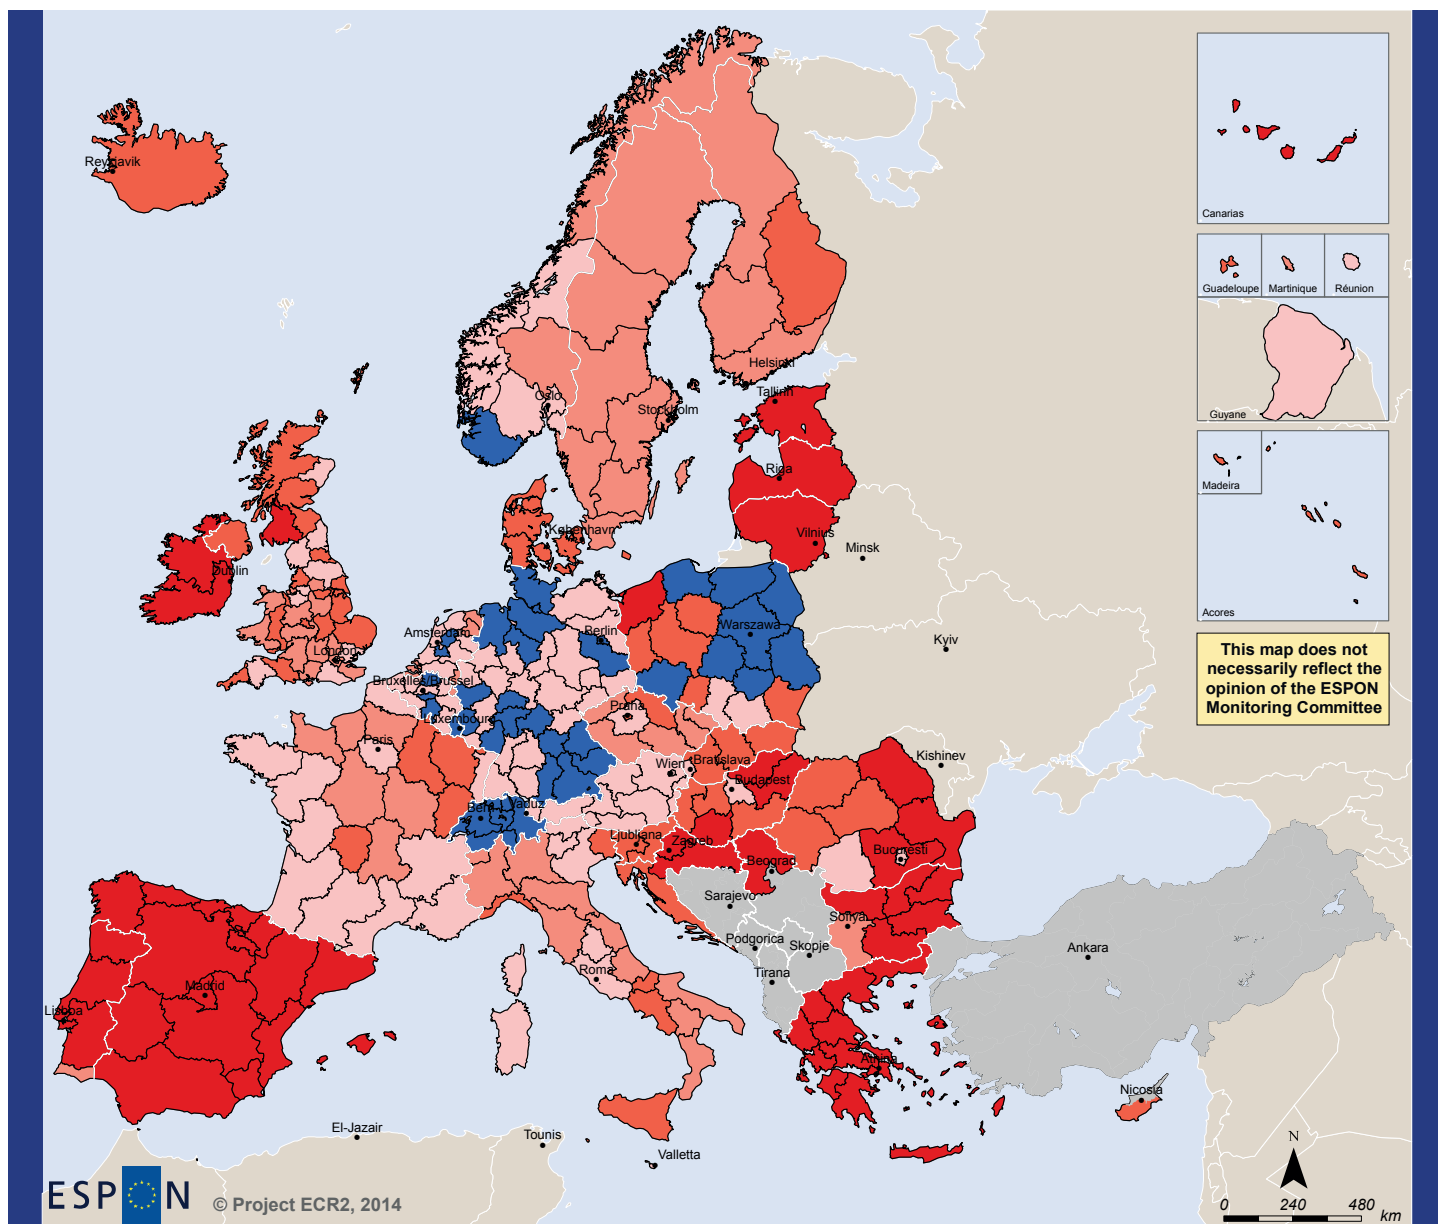

Employment Loss During the Crisis, 2004-2012

This map does not necessarily reflect the opinion of the ESPON Monitoring Committee

EUROPEAN UNION
Part-financed by the European Regional Development Fund
INVESTING IN YOUR FUTURE

Regional level: NUTS2
Source: ESPON Database, ESPON ECR2 Project, Cardiff University, UK
Origin of data: Experian, Cambridge Econometrics, Eurostat
© EuroGeographics Association for administrative boundaries

Legend