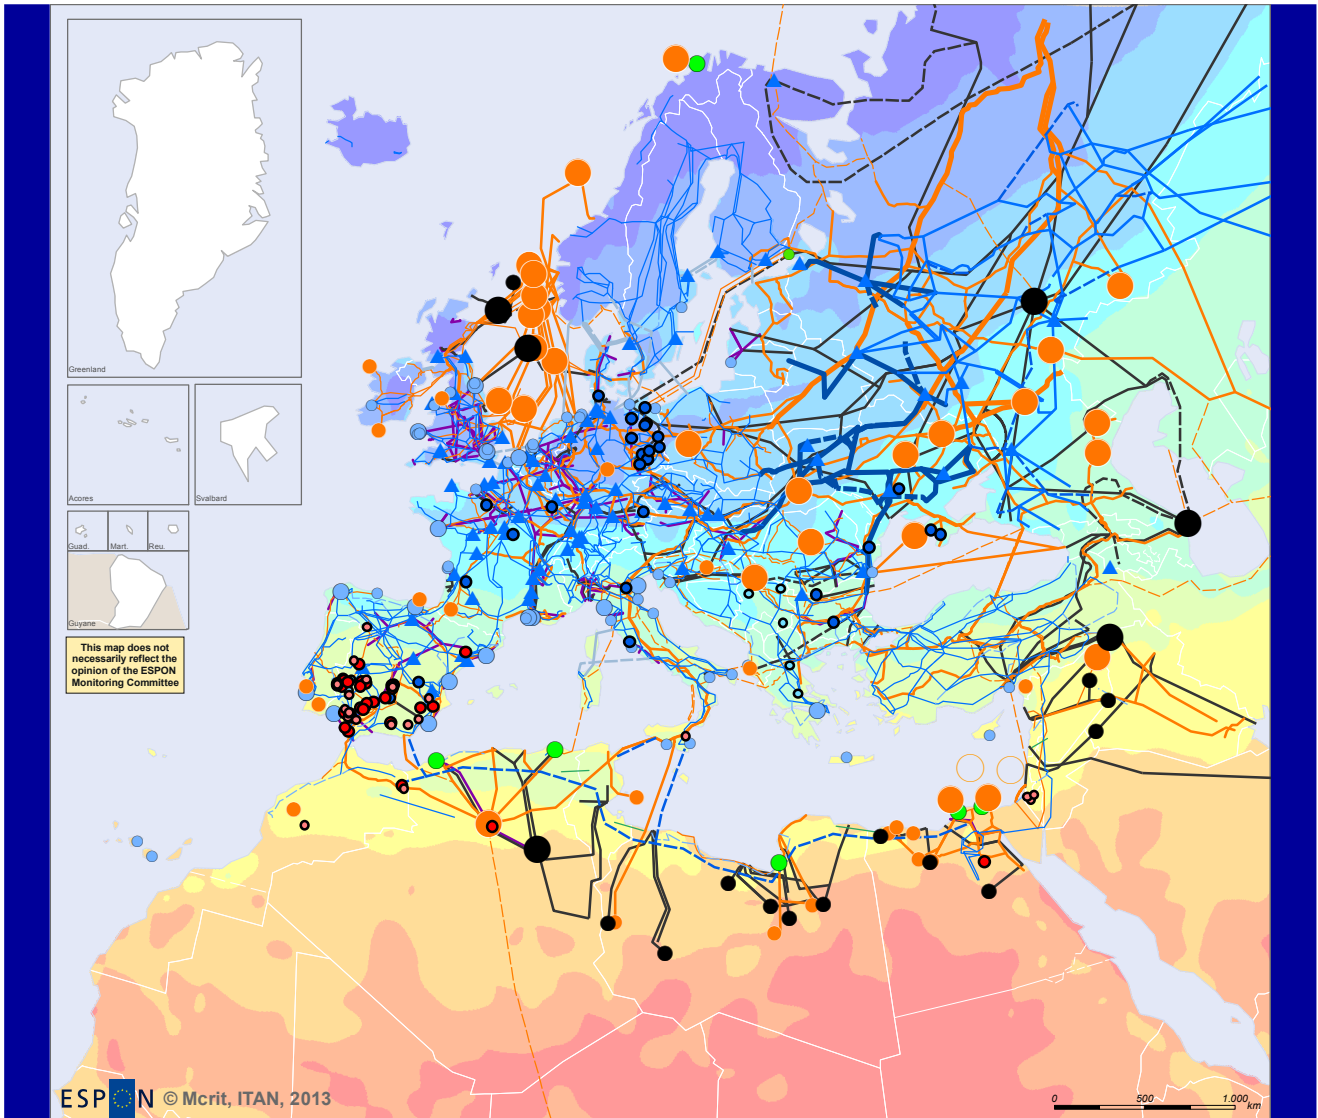

Energy networks, 2010