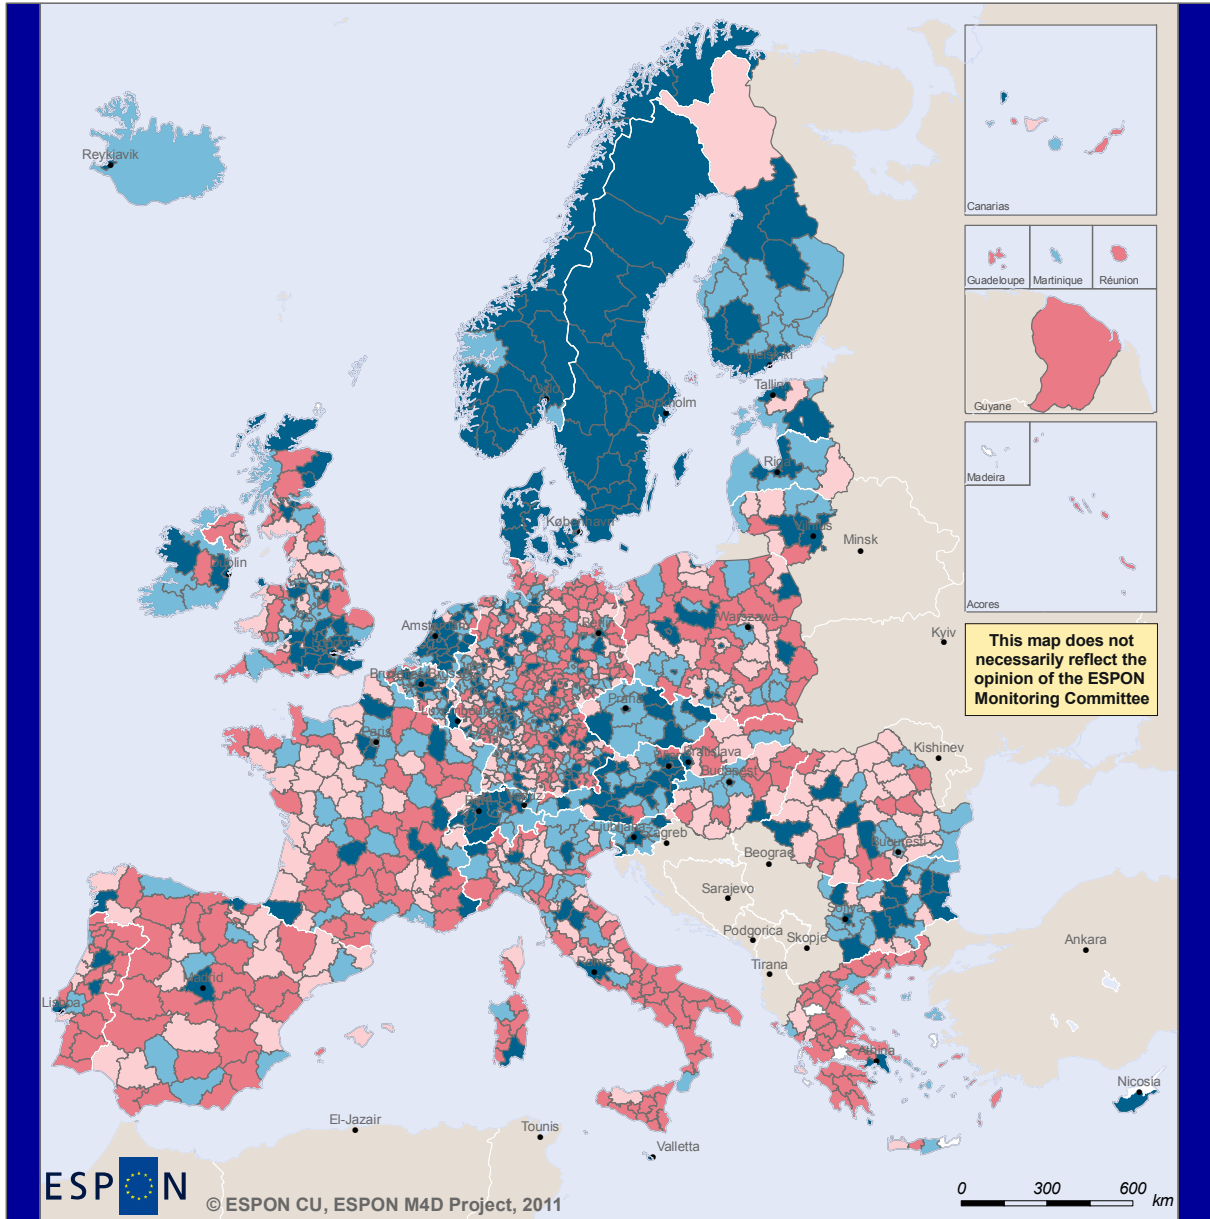

IP addresses per capita, 2009

 EUROPEAN UNION
 Part-financed by the European Regional Development Fund
 INVESTING IN YOUR FUTURE

Regional level: NUTS 3
 Source: ESPON Telecomm, ESPON M4D Project, 2011
 Origin of data: Dimes (2010), Eurostat (2011)
 © EuroGeographics Association for administrative boundaries

Number of IP addresses per 1000 inhabitants in 2009 (ESPON median = 7.9, ESPON mean = 16.8)