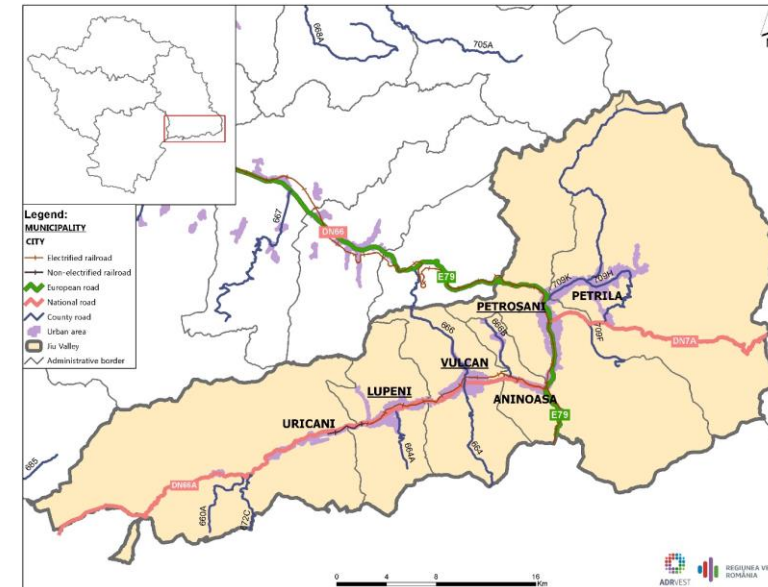

An aerial photograph showing a large-scale industrial demolition project. In the foreground, a tall, cylindrical concrete structure is being demolished, with a massive plume of dust and debris rising from its base. To the left, several large industrial buildings with red roofs are partially destroyed, surrounded by rubble. In the background, a town with residential houses and a railway line are visible, set against a backdrop of green hills and mountains under a cloudy sky. A solid orange horizontal bar is located at the top left of the image.

Regions and structural change in the light of just transition and decarbonisation strategies

VALEA JIULUI SOCIETY

Adina Vințan

Jiu Valley, Romania

Jiu Valley, by years

TODAY

- 6 urban centres
- 132.185 inhabitants
- 45.000 available workforce