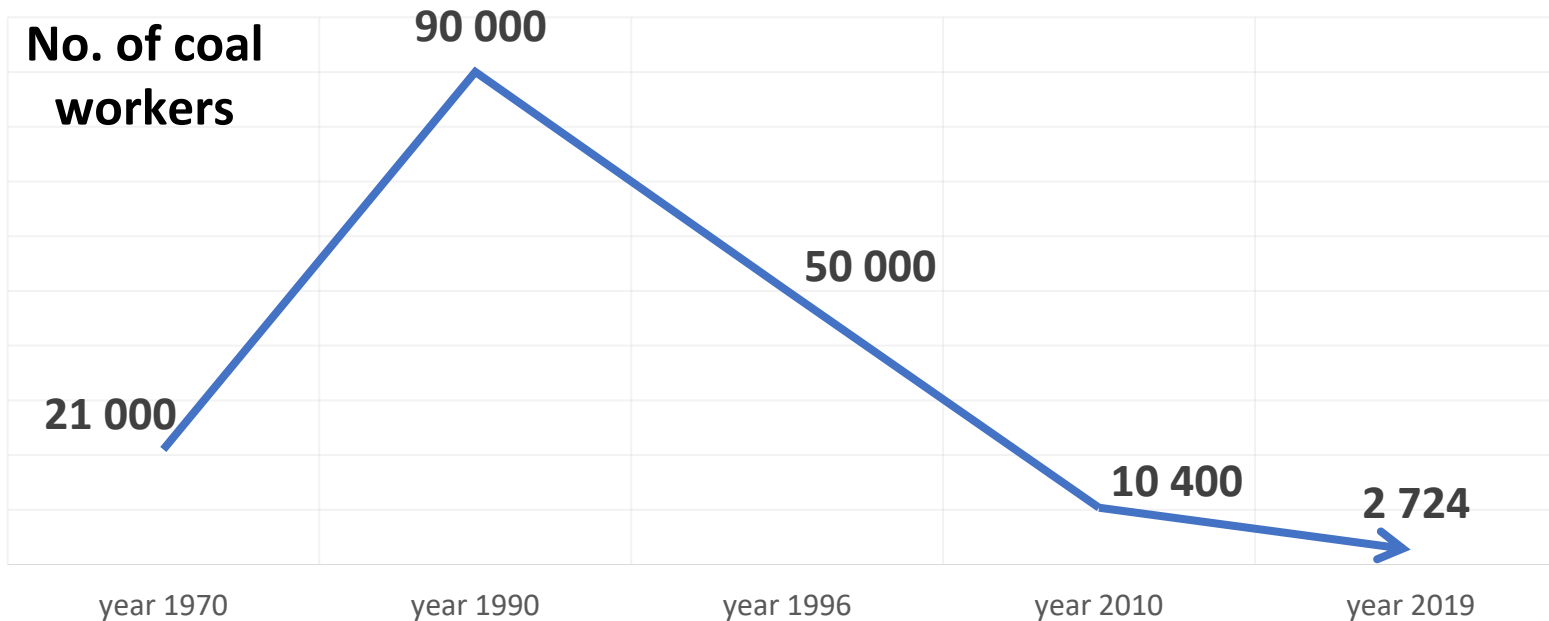

An aerial photograph showing a large-scale industrial demolition project. In the foreground, a tall, cylindrical concrete structure is being demolished, with a massive plume of dust and debris rising from its base. To the left, several large industrial buildings with red roofs are partially destroyed, surrounded by rubble. In the background, a town with residential houses and a railway line are visible, set against a backdrop of green hills and mountains under a cloudy sky. A solid orange horizontal bar is located at the top left of the image.

Regions and structural change in the light of just transition and decarbonisation strategies

VALEA JIULUI SOCIETY

Adina Vințan

Jiu Valley, Romania

Jiu Valley, by years

TODAY

- 6 urban centres
- 132.185 inhabitants
- 45.000 available workforce